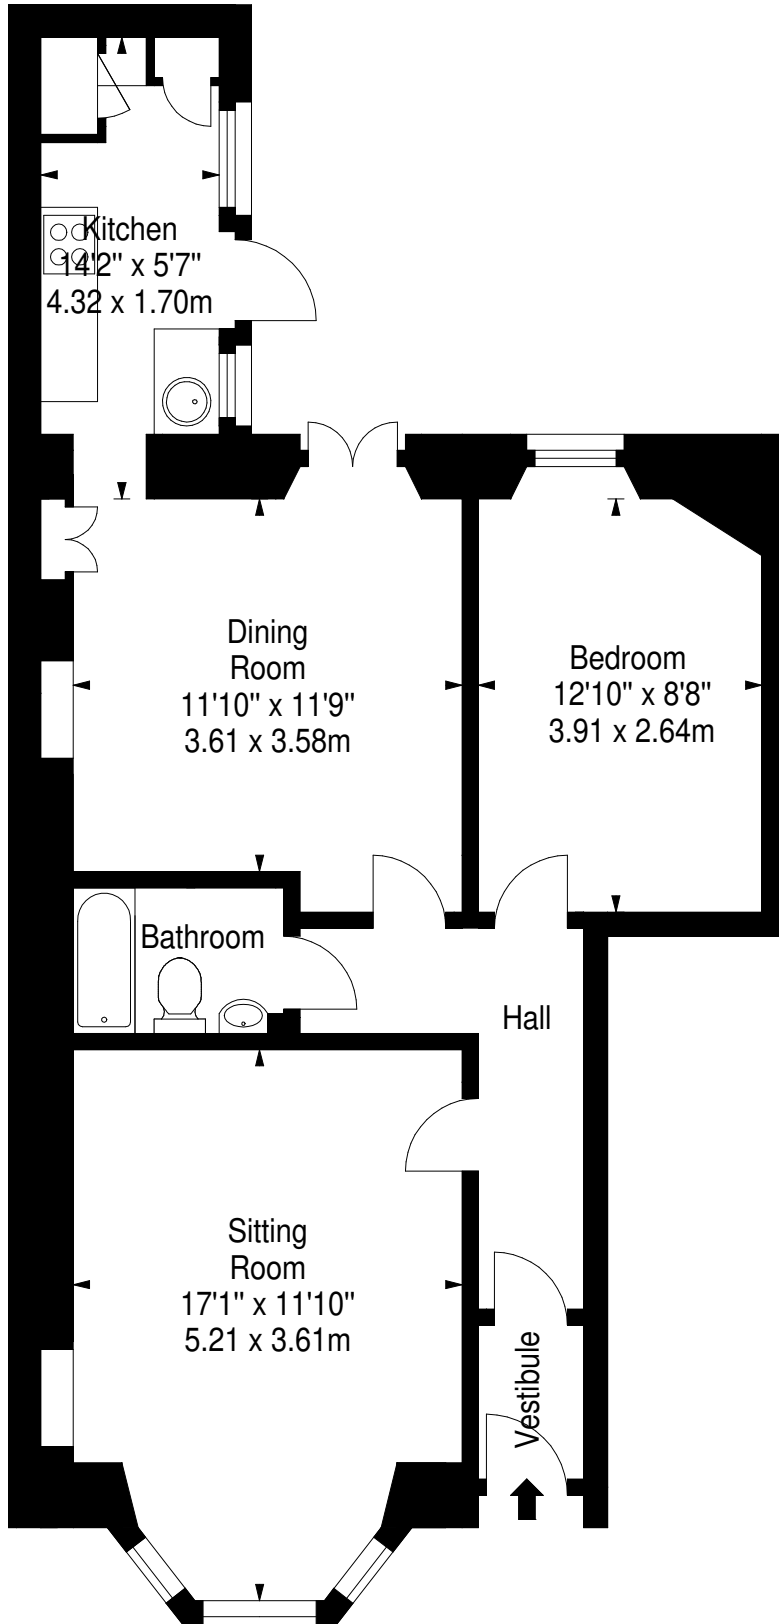

Hazelbank Terrace,
Edinburgh,
Midlothian, EH11 1SL

Approx. Gross Internal Area
663 Sq Ft - 61.59 Sq M
For identification only. Not to scale.
© SquareFoot 2025

Ground Floor