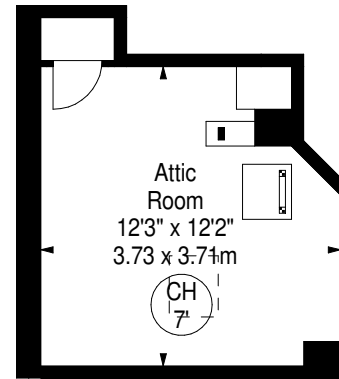

**Caiystane Gardens,
Edinburgh,
Midlothian, EH10 6TA**

Approx. Gross Internal Area
876 Sq Ft - 81.38 Sq M

Attic Room
Approx. Gross Internal Area
148 Sq Ft - 13.75 Sq M

Summer House
Approx. Gross Internal Area
81 Sq Ft - 7.52 Sq M

For identification only. Not to scale.
© SquareFoot 2025

Ground Floor

Attic

Ground Floor

First Floor