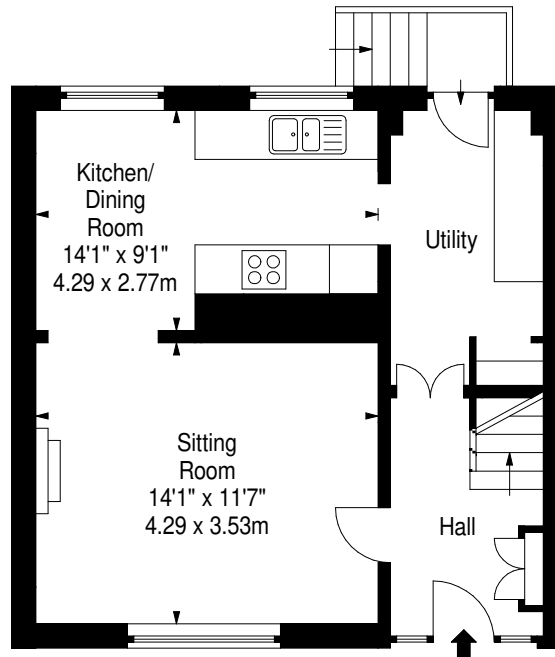

**Caiystane Gardens,
Edinburgh,
Midlothian, EH10 6TA**

Approx. Gross Internal Area
876 Sq Ft - 81.38 Sq M

Attic Room
Approx. Gross Internal Area
148 Sq Ft - 13.75 Sq M

Summer House
Approx. Gross Internal Area
81 Sq Ft - 7.52 Sq M

For identification only. Not to scale.
© SquareFoot 2025

Ground Floor

Attic

Ground Floor

First Floor