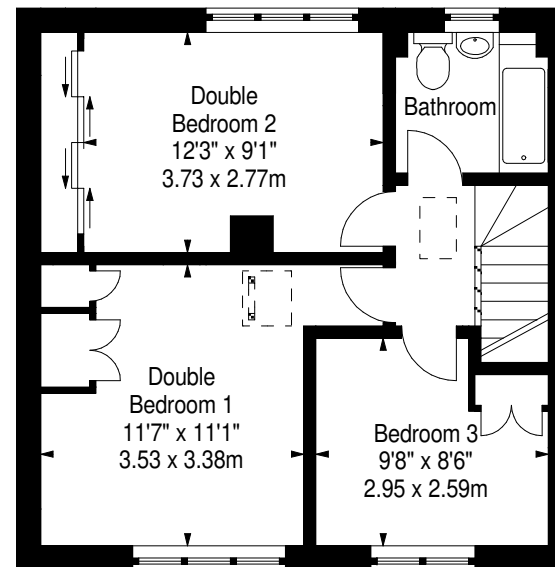

**Caiystane Gardens,
Edinburgh,
Midlothian, EH10 6TA**

Approx. Gross Internal Area
876 Sq Ft - 81.38 Sq M

Attic Room
Approx. Gross Internal Area
148 Sq Ft - 13.75 Sq M

Summer House
Approx. Gross Internal Area
81 Sq Ft - 7.52 Sq M

For identification only. Not to scale.
© SquareFoot 2025

Ground Floor

Attic

Ground Floor

First Floor