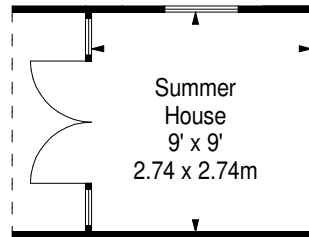

**Caiystane Gardens,
Edinburgh,
Midlothian, EH10 6TA**

Approx. Gross Internal Area
876 Sq Ft - 81.38 Sq M

Attic Room
Approx. Gross Internal Area
148 Sq Ft - 13.75 Sq M

Summer House
Approx. Gross Internal Area
81 Sq Ft - 7.52 Sq M

For identification only. Not to scale.
© SquareFoot 2025

Ground Floor