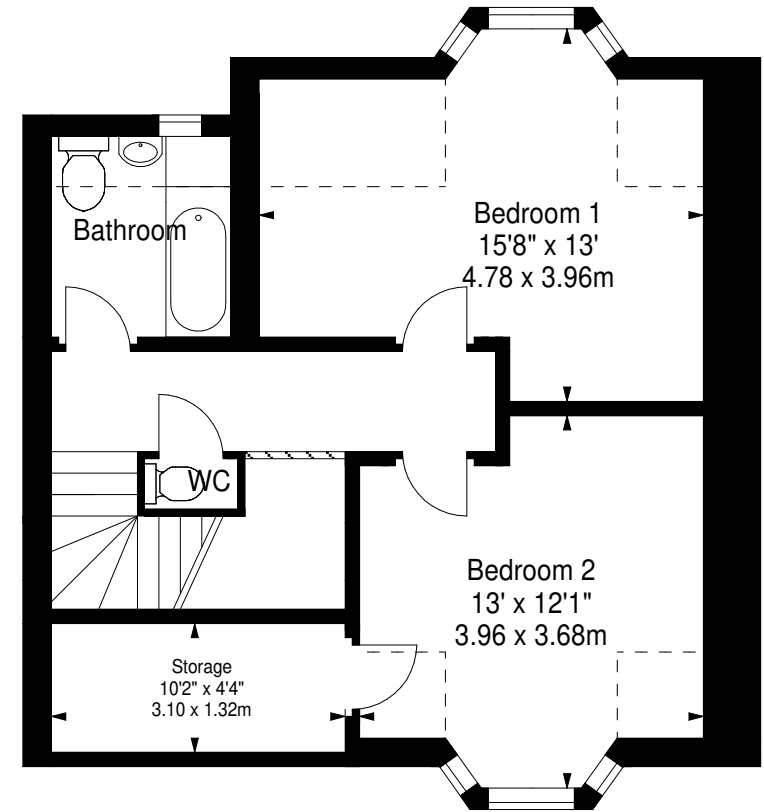

**Ashley Terrace,
Edinburgh,
Midlothian, EH11 1RF**

Approx. Gross Internal Area
1446 Sq Ft - 134.33 Sq M
For identification only. Not to scale.
© SquareFoot 2024

Ground Floor

First Floor

Second Floor