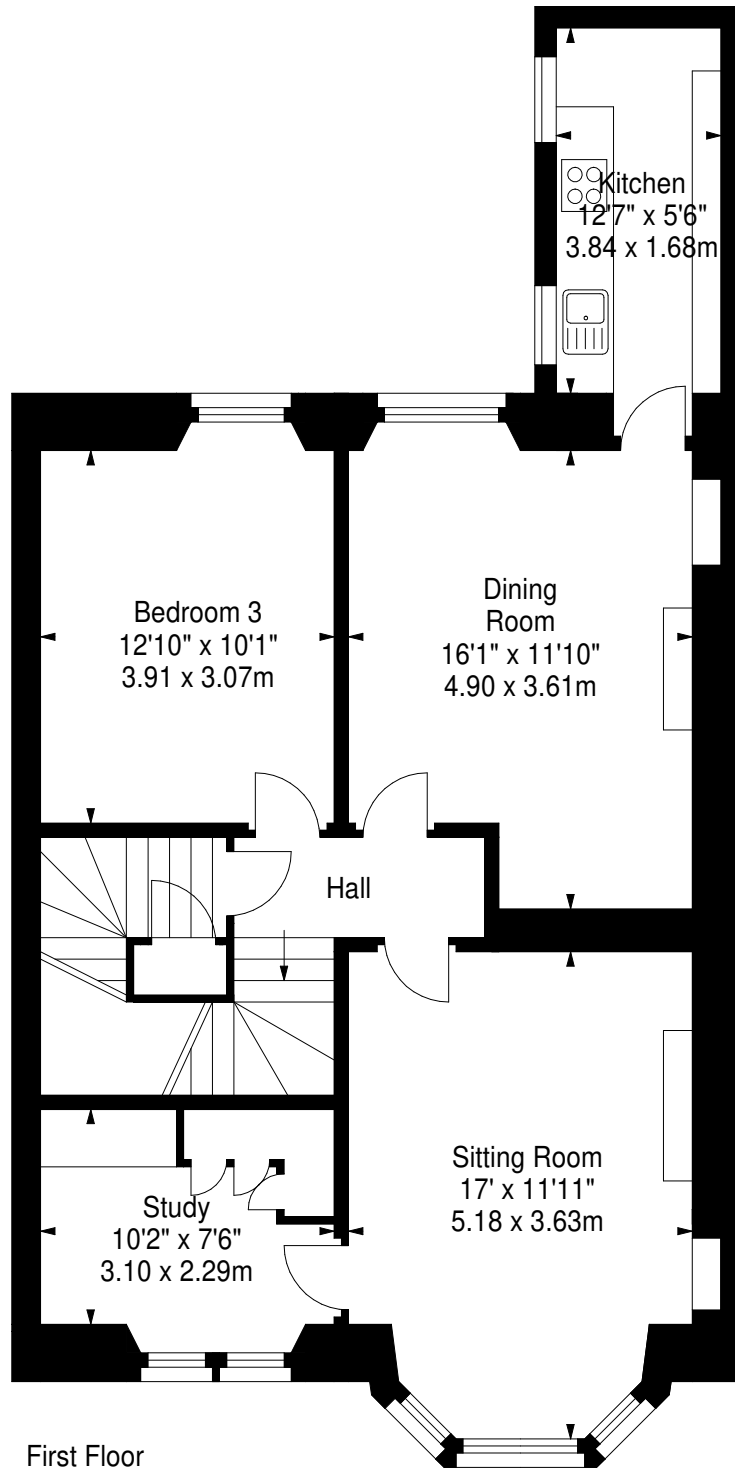

**Ashley Terrace,
Edinburgh,
Midlothian, EH11 1RF**

Approx. Gross Internal Area
1446 Sq Ft - 134.33 Sq M
For identification only. Not to scale.
© SquareFoot 2024

Ground Floor

First Floor

Second Floor