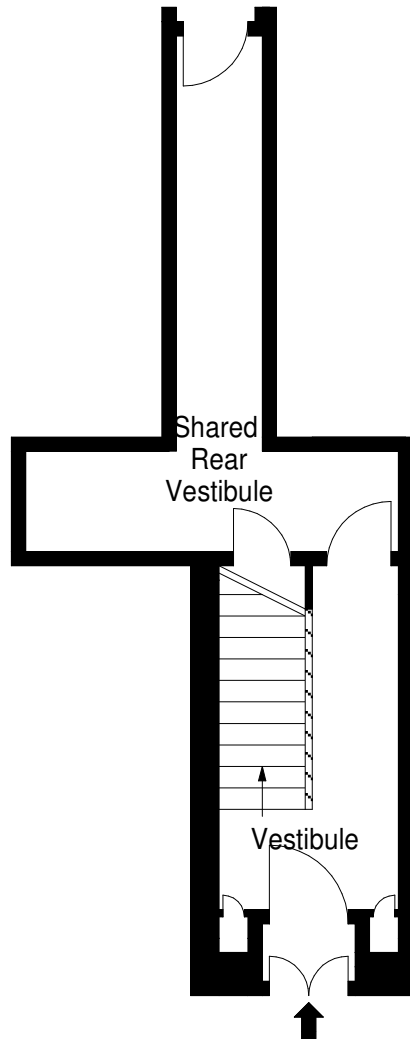

**Ashley Terrace,
Edinburgh,
Midlothian, EH11 1RF**

Approx. Gross Internal Area
1446 Sq Ft - 134.33 Sq M
For identification only. Not to scale.
© SquareFoot 2024

Ground Floor

First Floor

Second Floor