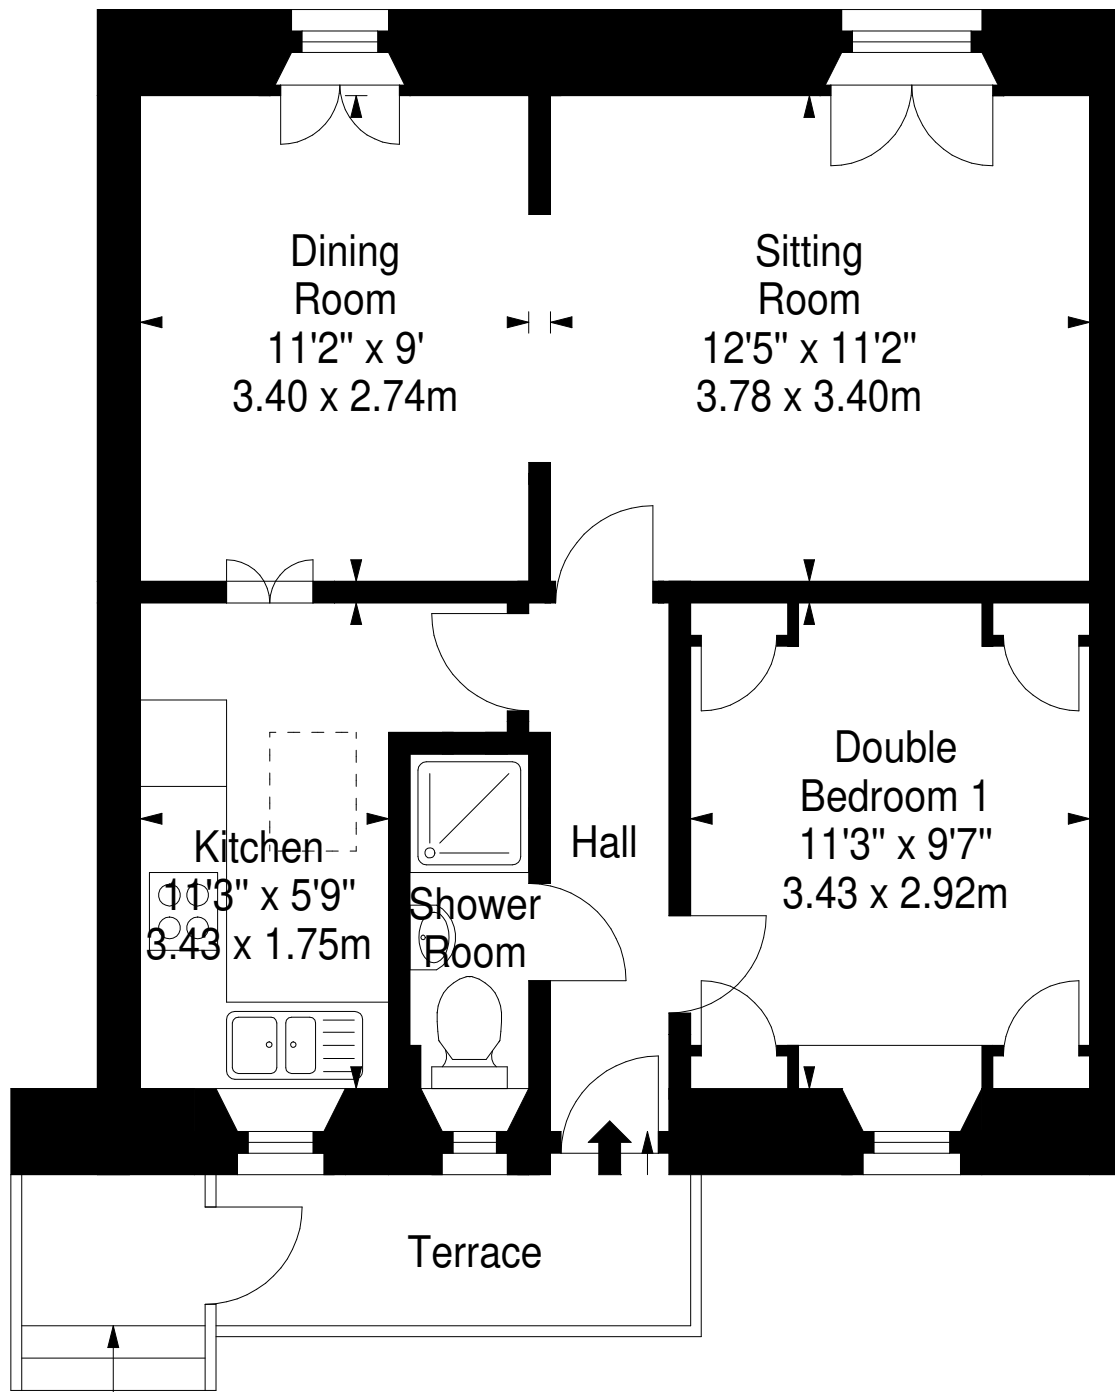

**Rosebank Cottages,
Edinburgh,
Midlothian, EH3 8DA**

Approx. Gross Internal Area
518 Sq Ft - 48.12 Sq M
For identification only. Not to scale.
© SquareFoot 2025

First Floor