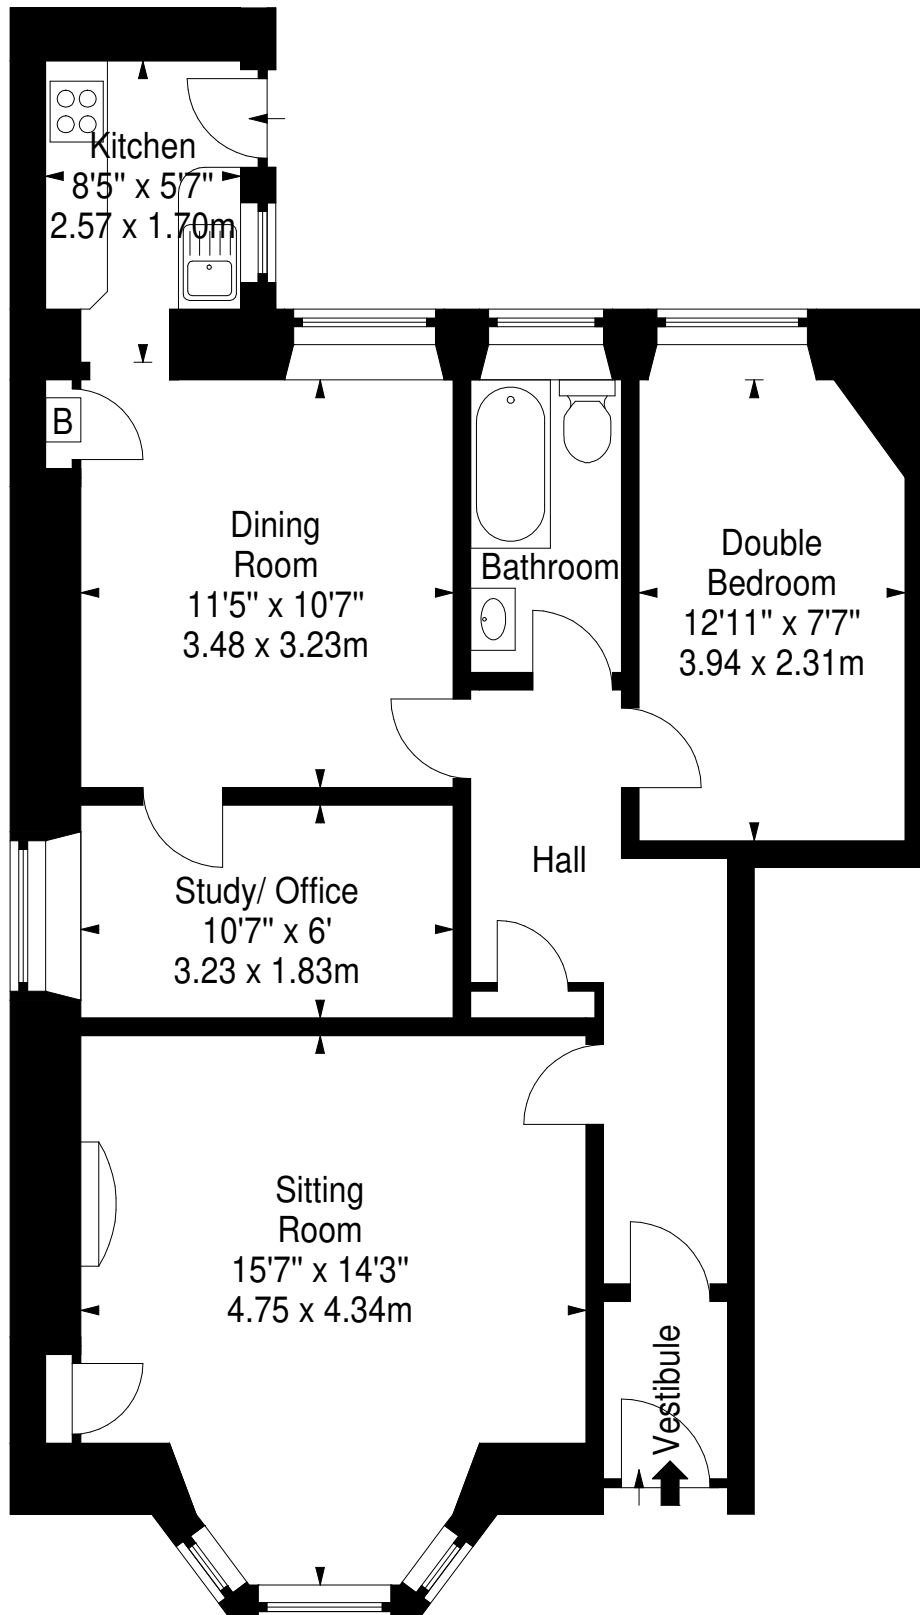

**Alderbank Place,  
Edinburgh, EH11 1SZ**

Approx. Gross Internal Area  
702 Sq Ft - 65.22 Sq M  
For identification only. Not to scale.  
© SquareFoot 2025

Ground Floor