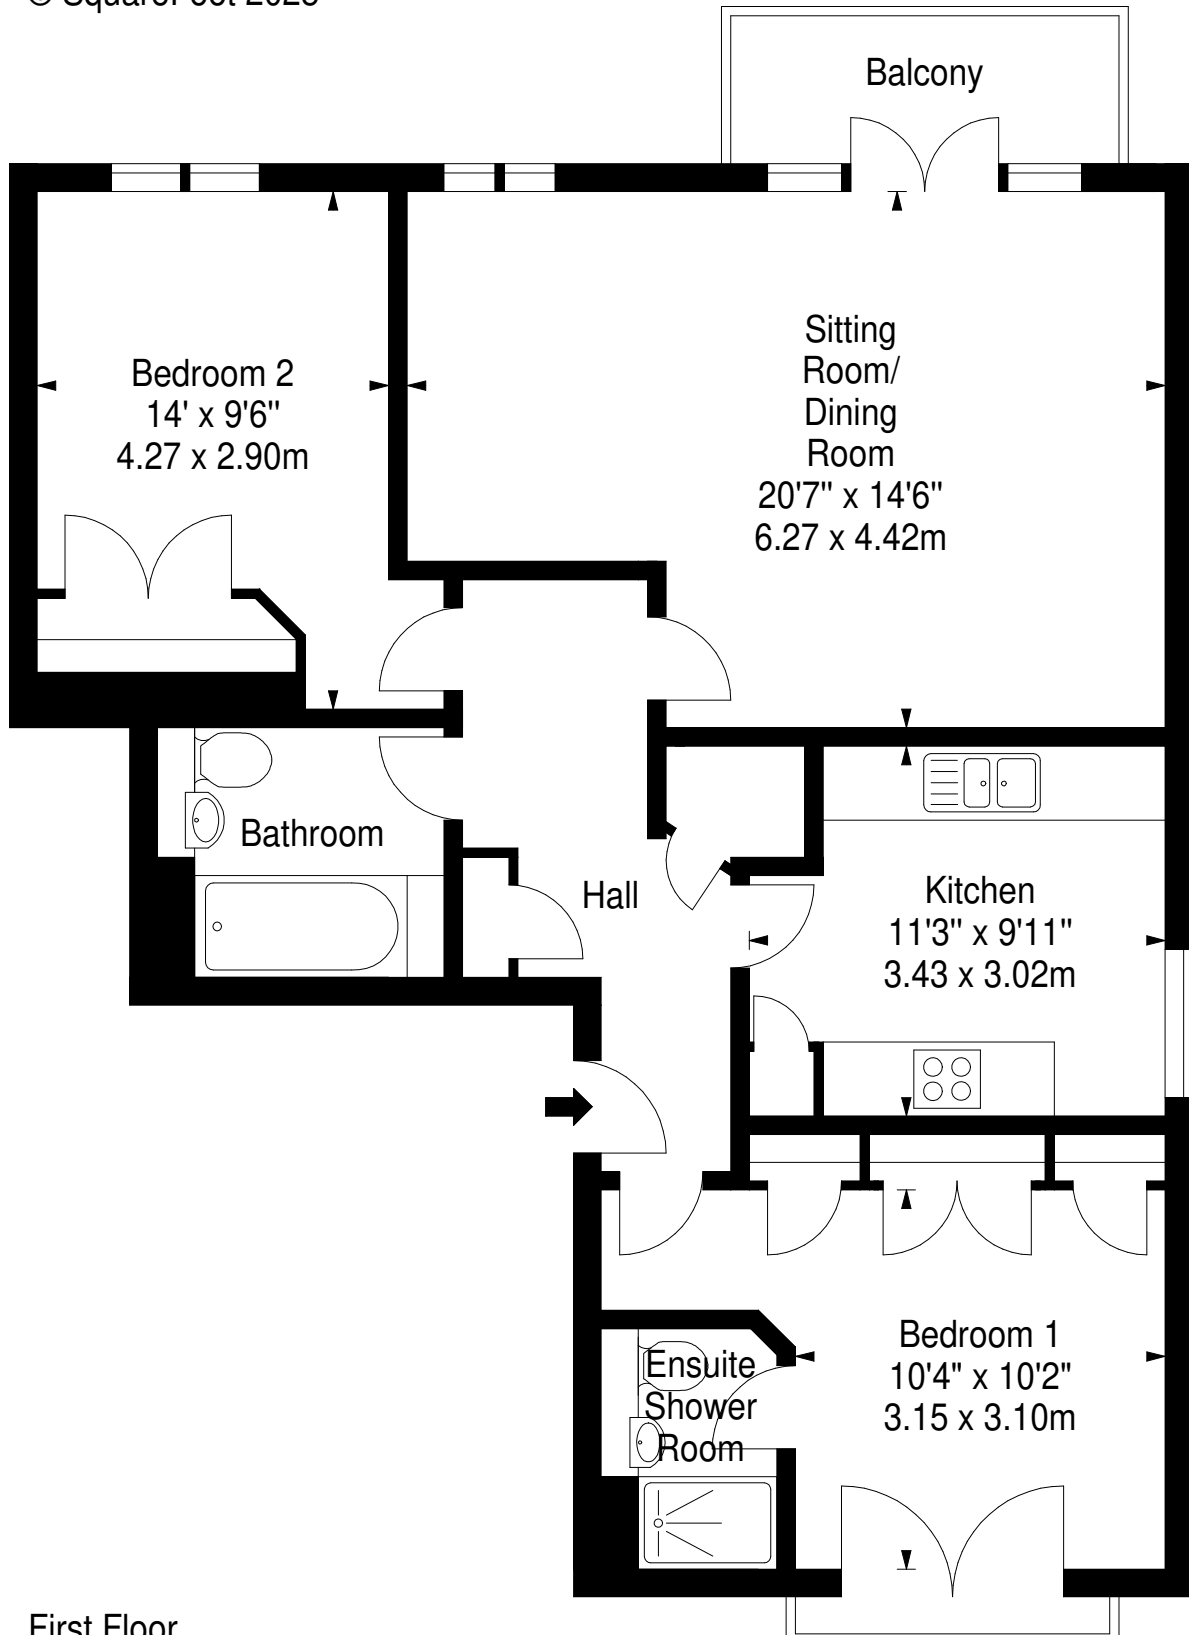

Appin Street,
Edinburgh,
Midlothian, EH14 1PA

Approx. Gross Internal Area
865 Sq Ft - 80.36 Sq M
For identification only. Not to scale.
© SquareFoot 2025

First Floor