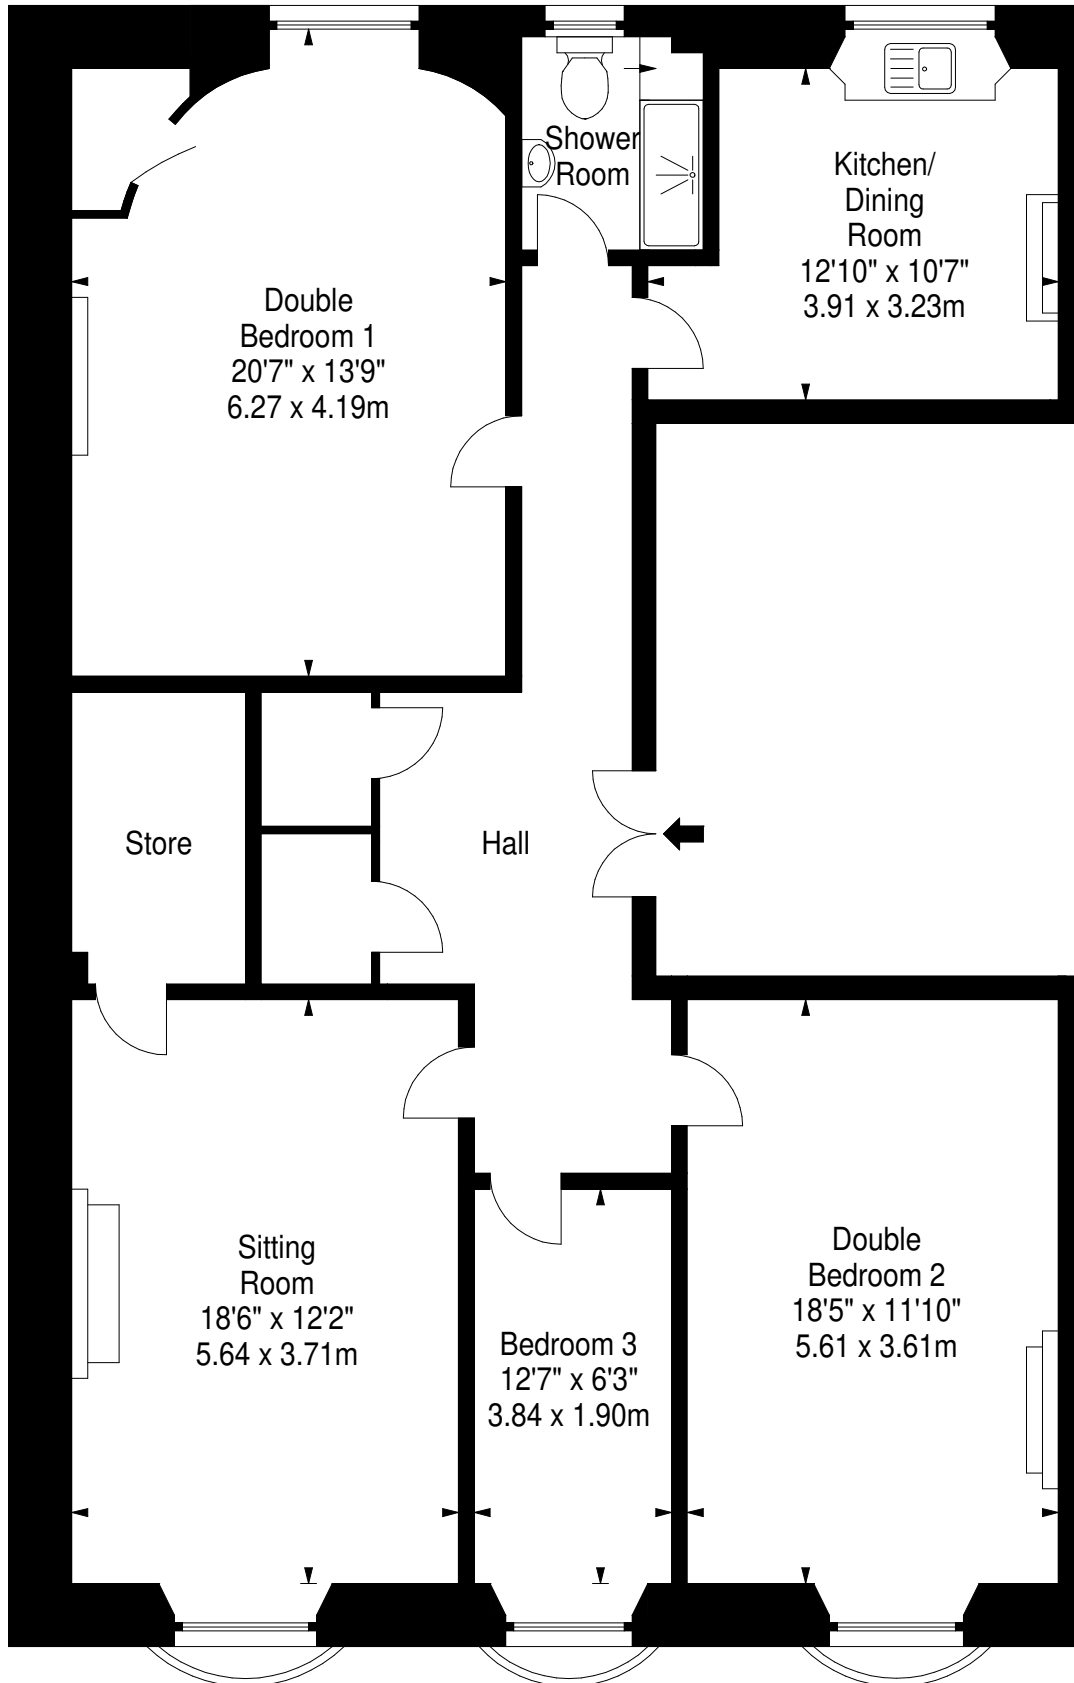

Great Stuart Street,
Edinburgh, EH3 7TN

Approx. Gross Internal Area
1279 Sq Ft - 118.82 Sq M
For identification only. Not to scale.
© SquareFoot 2023

First Floor