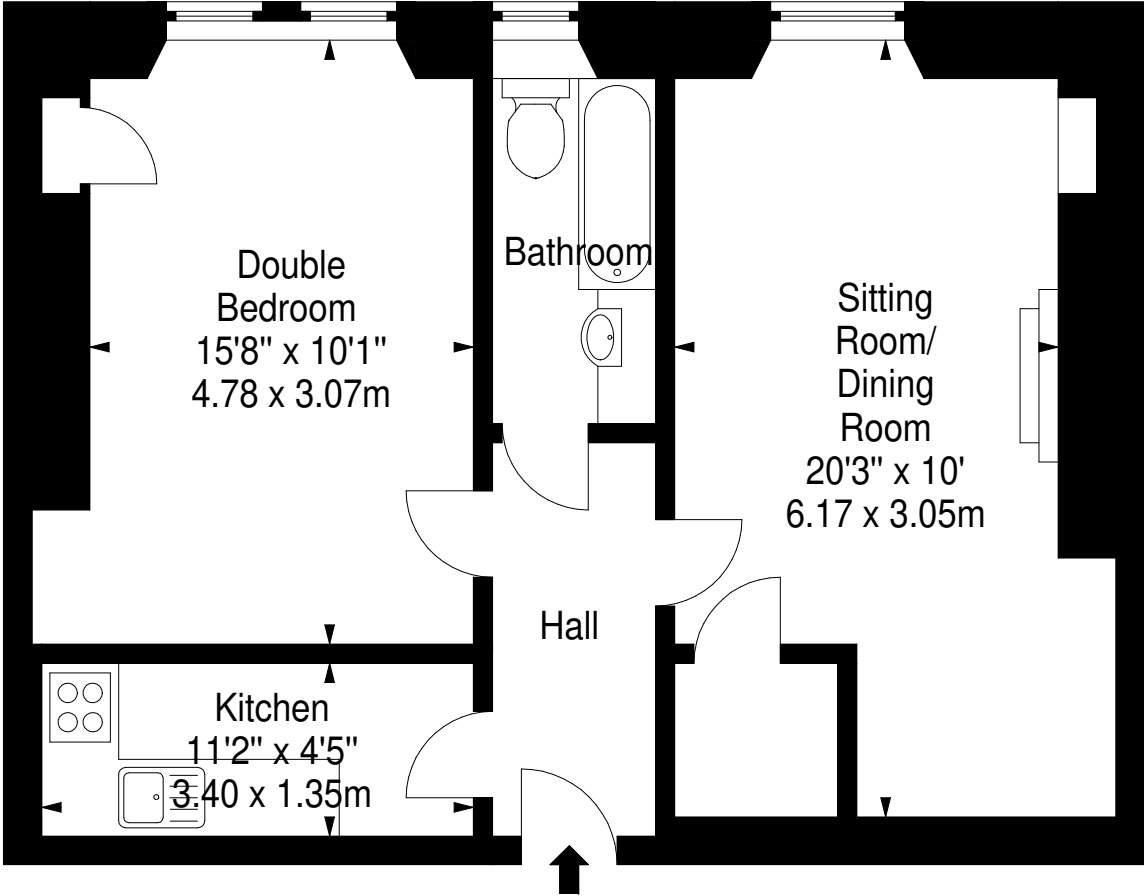

**Merchiston Grove,
Edinburgh,
Midlothian, EH11 PW**

Approx. Gross Internal Area
551 Sq Ft - 51.19 Sq M
For identification only. Not to scale.
© SquareFoot 2025

First Floor